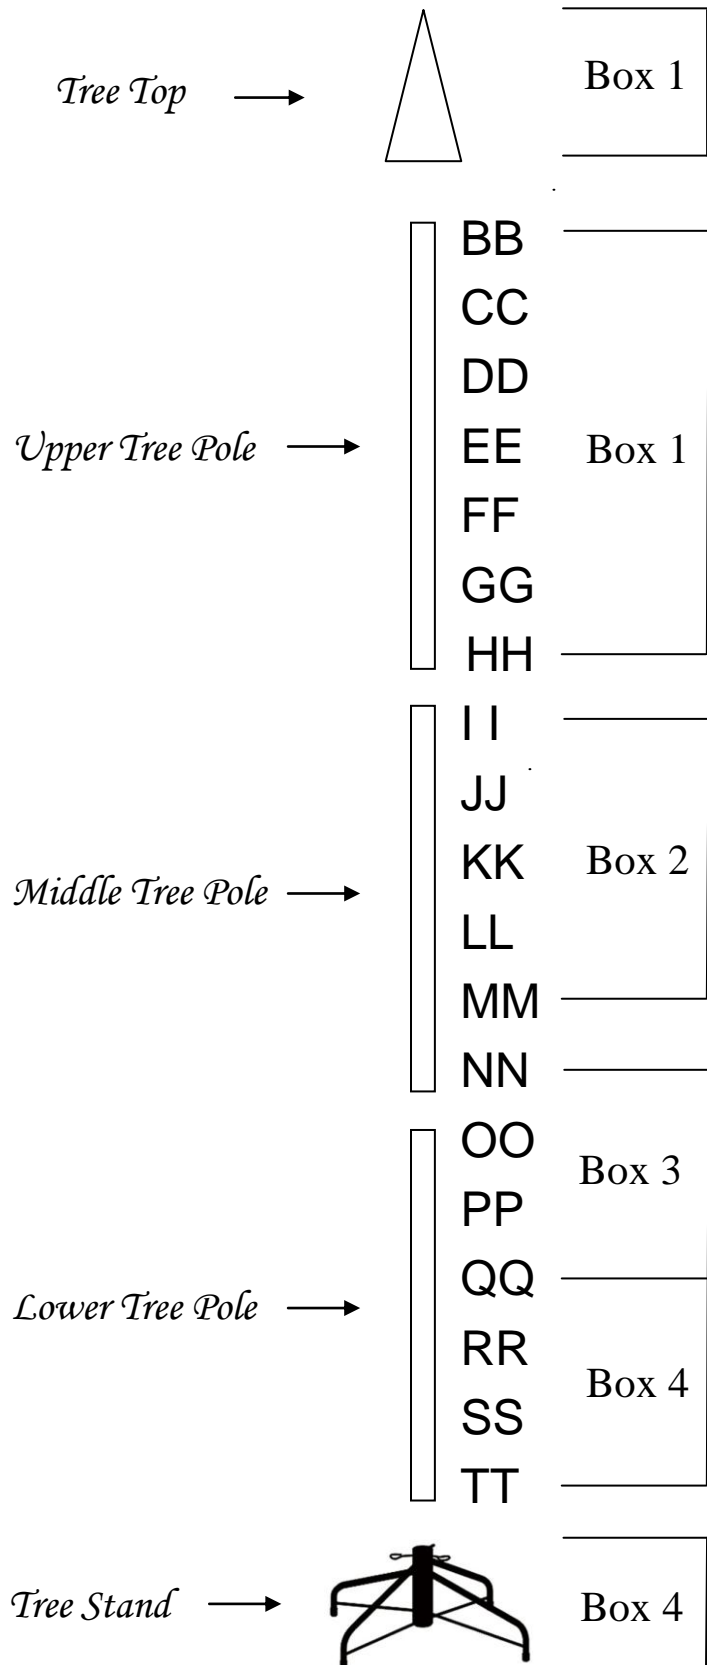

60300

10 FEET (300cm) MAES NOBLE HOOK TREE

TOTAL 4 INNER BOXES

Box 1

- 1 - Tree Top
- 3 - Tree Poles
- 6 - B B Branches
- 6 - C C Branches
- 6 - D D Branches
- 6 - E E Branches
- 6 - F F Branches
- 6 - G G Branches
- 6 - H H Branches

Box 2

- 6 - I I Branches
- 6 - J J Branches
- 6 - K K Branches
- 6 - L L Branches
- 6 - M M Branches

Box 3

- 6 - N N Branches
- 6 - O O Branches
- 6 - P P Branches
- 4 - Q Q Branches

Box 4

- 2 - Q Q Branches
- 6 - R R Branches
- 6 - S S Branches
- 6 - T T Branches
- 1 - Tree Stand

TREE CONSTRUCTION SKETCH

This tree can be converted to an alternative

7.5 FEET (225cm) MAES NOBLE HOOK TREE

TREE PARTS REQUIRED

- 1 – *Tree Top*
- 2 – *Tree Poles*
- 6 – **BB** *Branches*
- 6 – **CC** *Branches*
- 6 – **DD** *Branches*
- 6 – **EE** *Branches*
- 6 – **FF** *Branches*
- 6 – **GG** *Branches*
- 6 – **HH** *Branches*
- 6 – **II** *Branches*
- 6 – **JJ** *Branches*
- 6 – **KK** *Branches*
- 6 – **LL** *Branches*
- 6 – **MM** *Branches*
- 6 – **NN** *Branches*
- 1 – *Tree Stand*

TREE CONSTRUCTION SKETCH