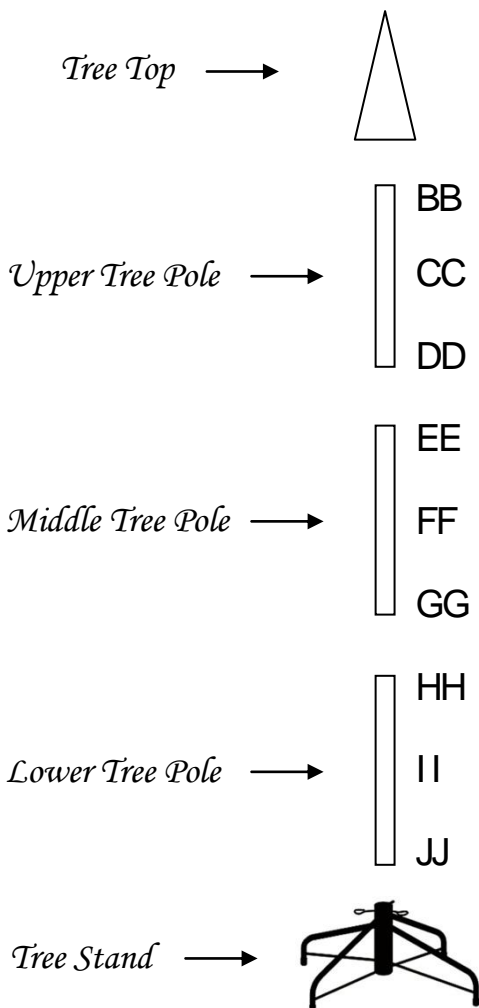

TREE CONSTRUCTION SKETCH