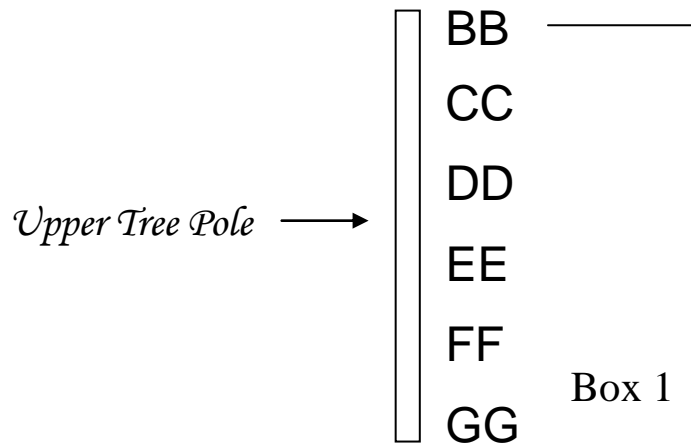

38090

9 FEET (270cm) COLORADO HOOK TREE

TOTAL 2 INNER BOXES

Box 1

- 1 - *Tree Top*
- 3 - *Tree Poles*
- 6 - **BB** *Branches*
- 6 - **CC** *Branches*
- 6 - **DD** *Branches*
- 6 - **EE** *Branches*
- 6 - **FF** *Branches*
- 6 - **GG** *Branches*
- 6 - **HH** *Branches*
- 6 - **II** *Branches*
- 6 - **JJ** *Branches*
- 4 - **KK** *Branches*

Box 2

- 2 - **KK** *Branches*
- 6 - **LL** *Branches*
- 6 - **MM** *Branches*
- 6 - **NN** *Branches*
- 6 - **OO** *Branches*
- 6 - **PP** *Branches*
- 1 - *Tree Stand*

TREE CONSTRUCTION SKETCH

This tree can be converted to an alternative

7 FEET (210cm) COLORADO HOOK TREE

TREE PARTS REQUIRED

- 1 - *Tree Top*
- 6 - **BB** *Branches*
- 6 - **CC** *Branches*
- 6 - **DD** *Branches*
- 6 - **EE** *Branches*
- 6 - **FF** *Branches*
- 6 - **GG** *Branches*
- 6 - **HH** *Branches*
- 6 - **II** *Branches*
- 6 - **JJ** *Branches*
- 6 - **KK** *Branches*
- 2 - *Tree Poles*
- 1 - *Tree Stand*