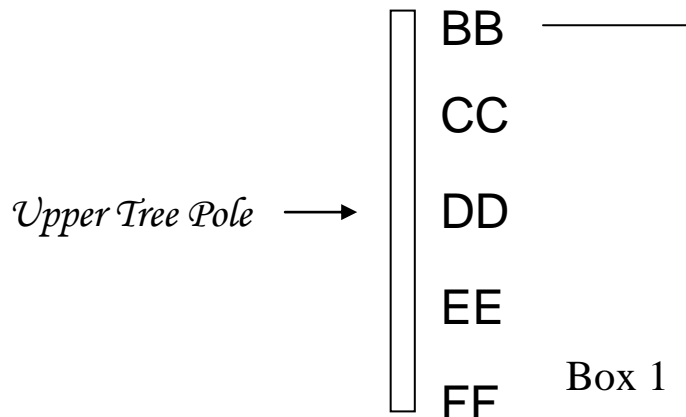

37828

8 FEET (240cm) NORWAY HOOK TREE

TOTAL 2 INNER BOXES

Box 1

- 1 - *Tree Top*
- 6 - **BB** *Branches*
- 6 - **CC** *Branches*
- 6 - **DD** *Branches*
- 6 - **EE** *Branches*
- 6 - **FF** *Branches*
- 6 - **GG** *Branches*
- 6 - **HH** *Branches*
- 3 - **II** *Branches*

Box 2

- 3 - **II** *Branches*
- 6 - **JJ** *Branches*
- 6 - **KK** *Branches*
- 6 - **LL** *Branches*
- 6 - **MM** *Branches*
- 6 - **NN** *Branches*
- 3 - *Tree Poles*
- 1 - *Tree Stand*

TREE CONSTRUCTION SKETCH

This tree can be converted to an alternative

6 FEET (180cm) NORWAY HOOK TREE

TREE PARTS REQUIRED

- 1 - *Tree Top*
- 6 - **BB** *Branches*
- 6 - **CC** *Branches*
- 6 - **DD** *Branches*
- 6 - **EE** *Branches*
- 6 - **FF** *Branches*
- 6 - **GG** *Branches*
- 6 - **HH** *Branches*
- 6 - **II** *Branches*
- 2 - *Tree Poles*
- 1 - *Tree Stand*