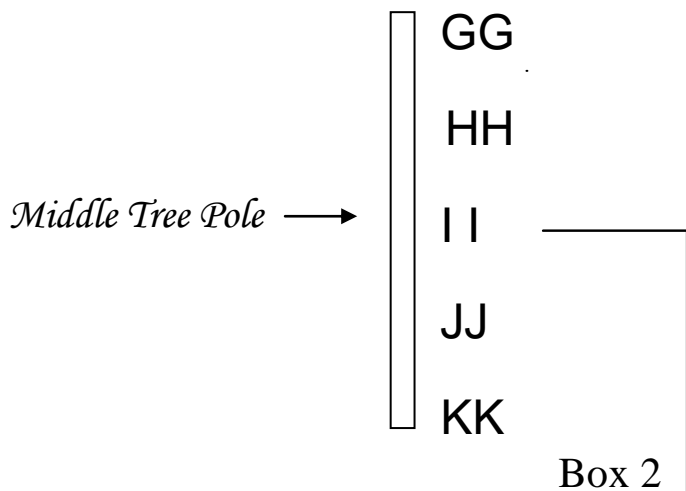

37828

8 FEET (240cm) NORWAY HOOK TREE

TOTAL 2 INNER BOXES

Box 1

- 1 - *Tree Top*
- 6 - **BB** *Branches*
- 6 - **CC** *Branches*
- 6 - **DD** *Branches*
- 6 - **EE** *Branches*
- 6 - **FF** *Branches*
- 6 - **GG** *Branches*
- 6 - **HH** *Branches*
- 3 - **II** *Branches*

Box 2

- 3 - **II** *Branches*
- 6 - **JJ** *Branches*
- 6 - **KK** *Branches*
- 6 - **LL** *Branches*
- 6 - **MM** *Branches*
- 6 - **NN** *Branches*
- 3 - *Tree Poles*
- 1 - *Tree Stand*

TREE CONSTRUCTION SKETCH

This tree can be converted to an alternative

6 FEET (180cm) NORWAY HOOK TREE

TREE PARTS REQUIRED

- 1 - *Tree Top*
- 6 - **BB** *Branches*
- 6 - **CC** *Branches*
- 6 - **DD** *Branches*
- 6 - **EE** *Branches*
- 6 - **FF** *Branches*
- 6 - **GG** *Branches*
- 6 - **HH** *Branches*
- 6 - **II** *Branches*
- 2 - *Tree Poles*
- 1 - *Tree Stand*