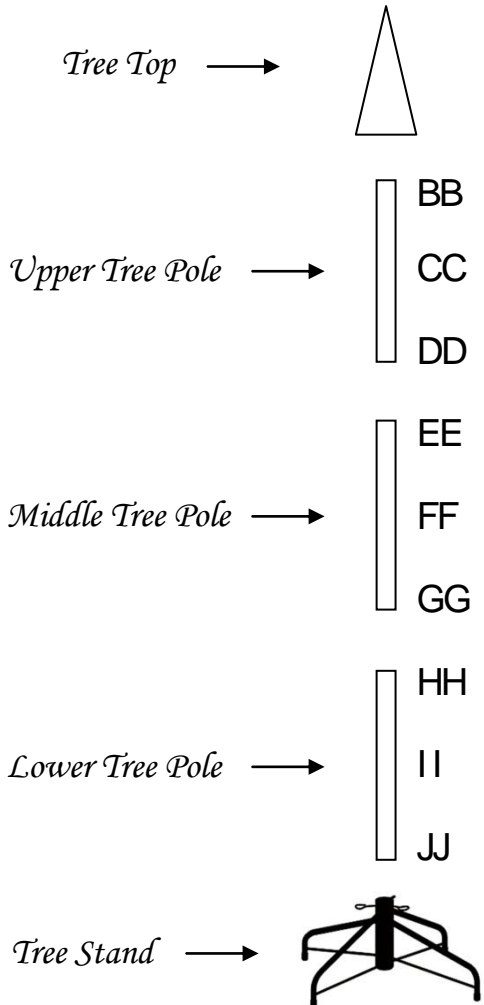

37826

6 FEET (180cm) NORWAY HOOK TREE

TREE PARTS REQUIRED

- 1 – *Tree Top*
- 6 – **BB** *Branches*
- 6 – **CC** *Branches*
- 6 – **DD** *Branches*
- 6 – **EE** *Branches*
- 6 – **FF** *Branches*
- 6 – **GG** *Branches*
- 6 – **HH** *Branches*
- 6 – **II** *Branches*
- 6 – **JJ** *Branches*
- 3 – *Tree Poles*
- 1 – *Tree Stand*

TREE CONSTRUCTION SKETCH

This tree can be converted to an alternative

4.5 FEET (135cm) NORWAY HOOK TREE

TREE PARTS REQUIRED

- 1** – *Tree Top*
- 6** – **BB** *Branches*
- 6** – **CC** *Branches*
- 6** – **DD** *Branches*
- 6** – **EE** *Branches*
- 6** – **FF** *Branches*
- 6** – **GG** *Branches*
- 2** – *Tree Poles*
- 1** – *Tree Stand*

TREE CONSTRUCTION SKETCH

Tree Top →

Upper Tree Pole →

Lower Tree Pole →

Tree Stand →