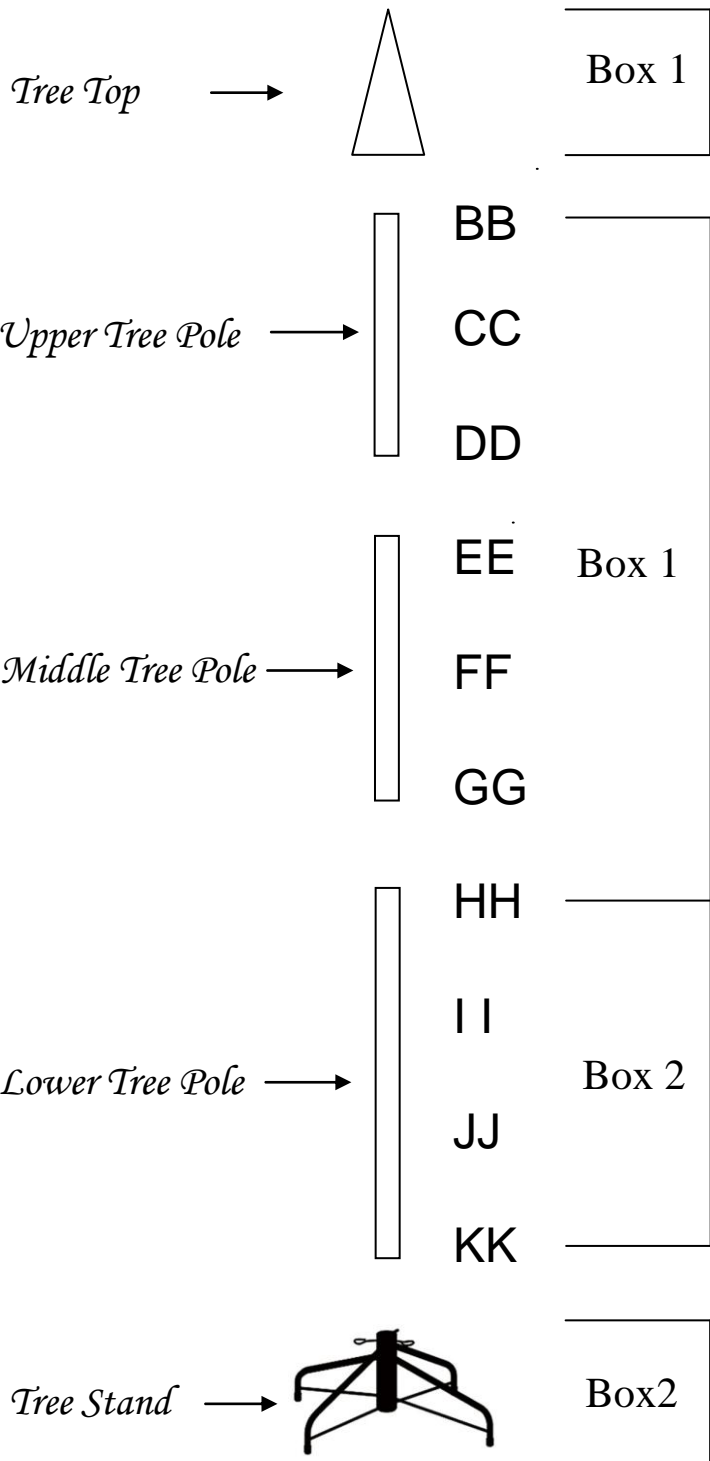

37807

7 FEET (210cm) SHIMMERING MOUNTAIN TREE

TOTAL 2 INNER BOXES

Box 1

- 1 - *Tree Top*
- 6 - *BB Branches*
- 6 - *CC Branches*
- 6 - *DD Branches*
- 6 - *EE Branches*
- 6 - *FF Branches*
- 6 - *GG Branches*
- 2 - *HH Branches*

Box 2

- 4 - *HH Branches*
- 6 - *II Branches*
- 6 - *JJ Branches*
- 6 - *KK Branches*
- 3 - *Tree Pole*
- 1 - *Tree Stand*

TREE CONSTRUCTION SKETCH

This tree can be converted to an alternative

5.5 FEET (165cm) SHIMMERING MOUNTAIN TREE

TREE PARTS REQUIRED

- 1 – *Tree Top*
- 6 – **BB** *Branches*
- 6 – **CC** *Branches*
- 6 – **DD** *Branches*
- 6 – **EE** *Branches*
- 6 – **FF** *Branches*
- 6 – **GG** *Branches*
- 6 – **HH** *Branches*
- 2 – *Tree Poles*
- 1 – *Tree Stand*

TREE CONSTRUCTION SKETCH