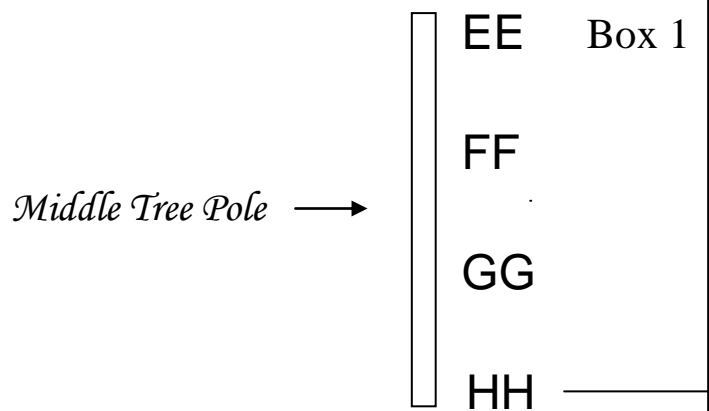

37777

7 FEET (210cm) FROSTED SILVER HOOK TREE

TOTAL 2 INNER BOXES

Box 1

- 1 - *Tree Top*
- 6 - **BB** *Branches*
- 6 - **CC** *Branches*
- 6 - **DD** *Branches*
- 6 - **EE** *Branches*
- 6 - **FF** *Branches*
- 6 - **GG** *Branches*
- 3 - **HH** *Branches*

Box 2

- 3 - **HH** *Branches*
- 6 - **II** *Branches*
- 6 - **JJ** *Branches*
- 6 - **KK** *Branches*
- 6 - **LL** *Branches*
- 3 - *Tree Poles*
- 1 - *Tree Stand*

TREE CONSTRUCTION SKETCH

This tree can be converted to an alternative

5.5 FEET (165cm) FROSTED SILVER HOOK TREE

TREE PARTS REQUIRED

- 1 – *Tree Top*
- 6 – **BB** *Branches*
- 6 – **CC** *Branches*
- 6 – **DD** *Branches*
- 6 – **EE** *Branches*
- 6 – **FF** *Branches*
- 6 – **GG** *Branches*
- 6 – **HH** *Branches*
- 2 – *Tree Poles*
- 1 – *Tree Stand*