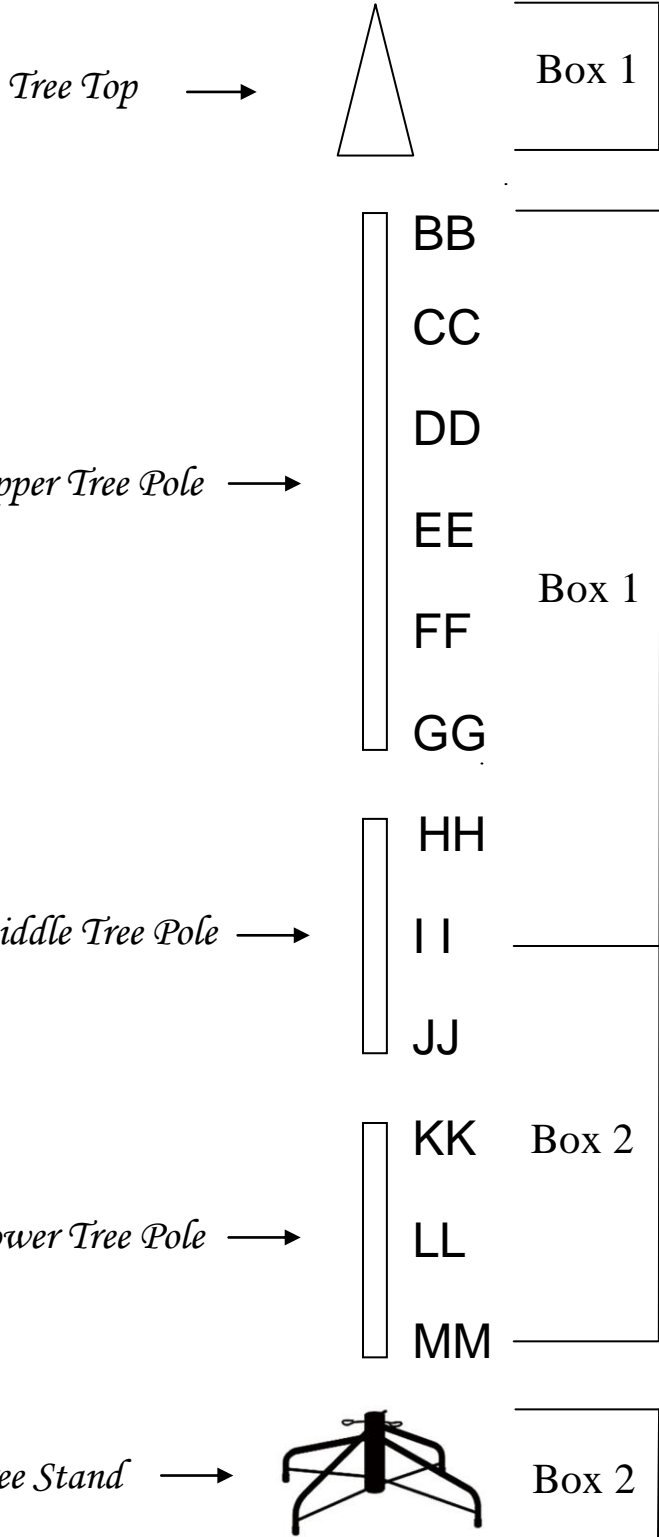

TREE CONSTRUCTION SKETCH