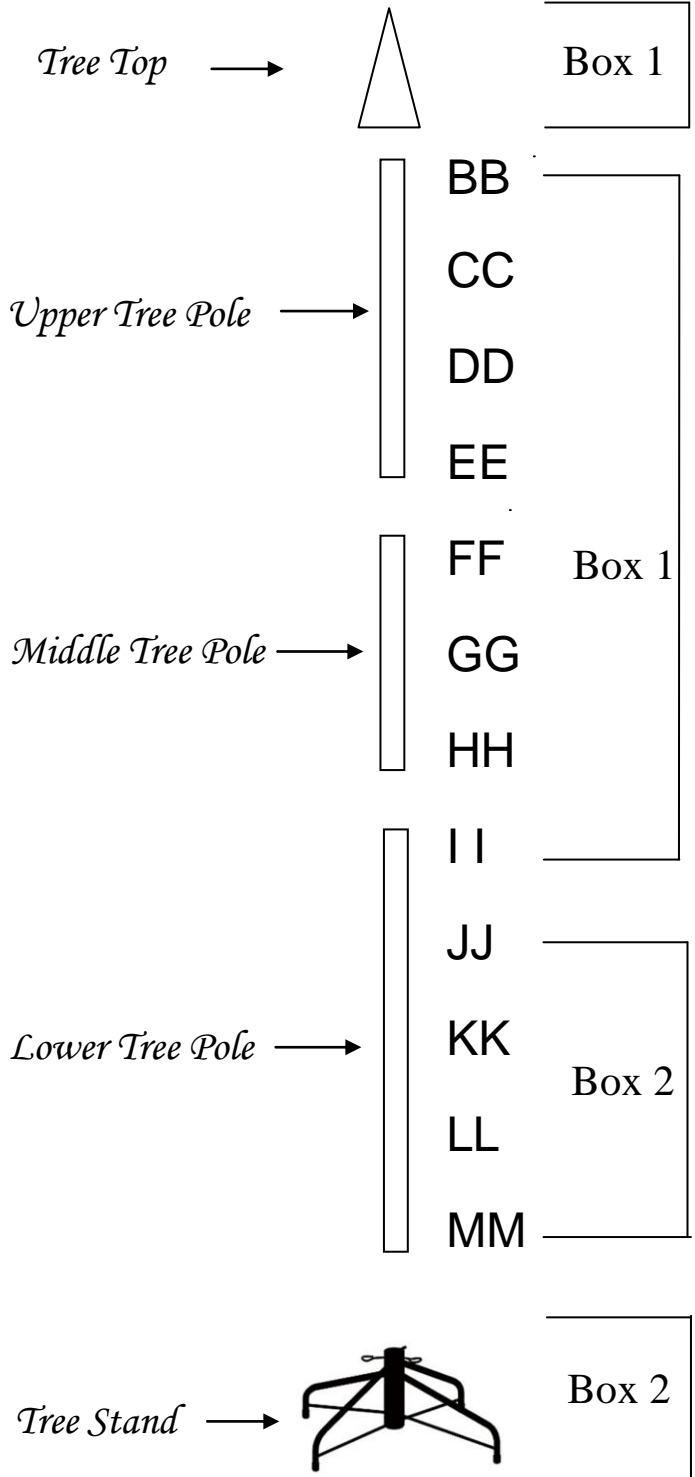

35916

7 FEET (210cm) SMOKY MOUNTAIN HOOK TREE

TOTAL 2 INNER BOXES

Box 1

- 1 - *Tree Top*
- 6 - **BB** *Branches*
- 6 - **CC** *Branches*
- 6 - **DD** *Branches*
- 6 - **EE** *Branches*
- 6 - **FF** *Branches*
- 6 - **GG** *Branches*
- 6 - **HH** *Branches*
- 6 - **II** *Branches*

Box 2

- 6 - **JJ** *Branches*
- 6 - **KK** *Branches*
- 6 - **LL** *Branches*
- 6 - **MM** *Branches*
- 3 - *Tree Poles*
- 1 - *Tree Stand*

TREE CONSTRUCTION SKETCH

This tree can be converted to an alternative

6 FEET (180cm) SMOKY MOUNTAIN HOOK TREE

TREE PARTS REQUIRED

- 1 – *Tree Top*
- 6 – **BB** *Branches*
- 6 – **CC** *Branches*
- 6 – **DD** *Branches*
- 6 – **EE** *Branches*
- 6 – **FF** *Branches*
- 6 – **GG** *Branches*
- 6 – **HH** *Branches*
- 6 – **II** *Branches*
- 6 – **JJ** *Branches*
- 2 – *Tree Poles*
- 1 – *Tree Stand*

TREE CONSTRUCTION SKETCH