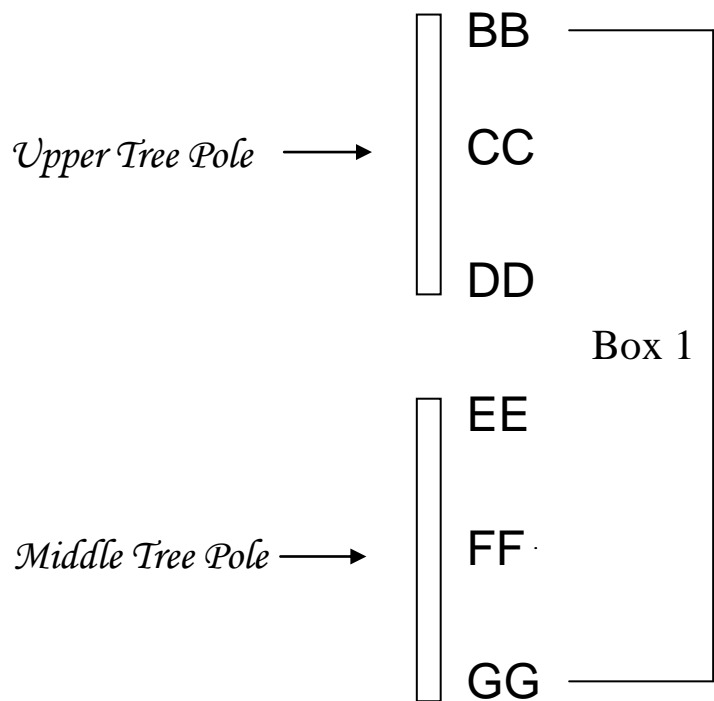

TREE CONSTRUCTION SKETCH