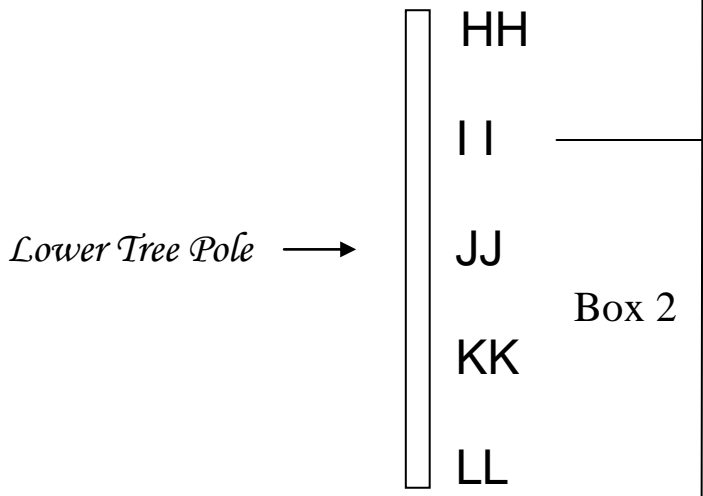

35017

7.5 FEET (225cm) MONTEREY HOOK TREE

TOTAL 2 INNER BOXES

Box 1

- 1 - *Tree Top*
- 6 - **BB** *Branches*
- 6 - **CC** *Branches*
- 6 - **DD** *Branches*
- 6 - **EE** *Branches*
- 6 - **FF** *Branches*
- 6 - **GG** *Branches*
- 6 - **HH** *Branches*
- 4 - **II** *Branches*

Box 2

- 2 - **II** *Branches*
- 6 - **JJ** *Branches*
- 6 - **KK** *Branches*
- 6 - **LL** *Branches*
- 3 - *Tree Poles*
- 1 - *Tree Stand*

TREE CONSTRUCTION SKETCH

This tree can be converted to an alternative

6 FEET (180cm) MONTEREY HOOK TREE

TREE PARTS REQUIRED

- 1 - *Tree Top*
- 6 - BB *Branches*
- 6 - CC *Branches*
- 6 - DD *Branches*
- 6 - EE *Branches*
- 6 - FF *Branches*
- 6 - GG *Branches*
- 6 - HH *Branches*
- 6 - II *Branches*
- 2 - *Tree Poles*
- 1 - *Tree Stand*