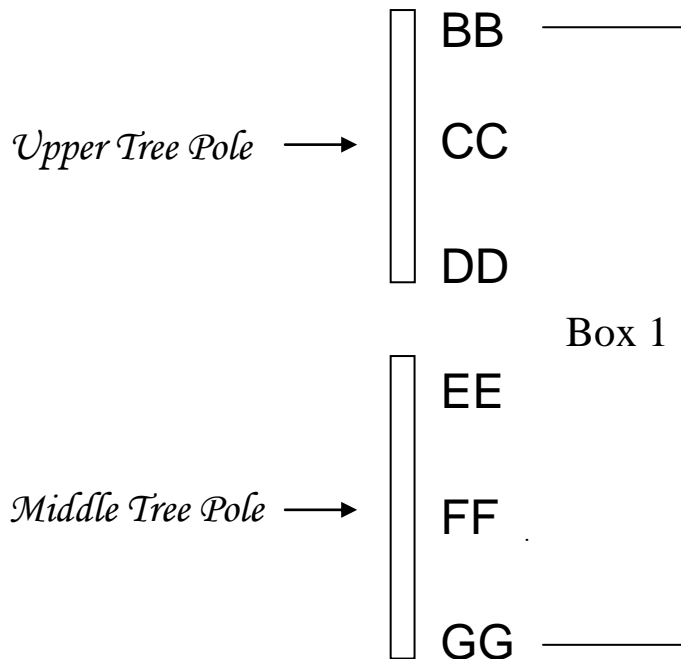

TREE CONSTRUCTION SKETCH