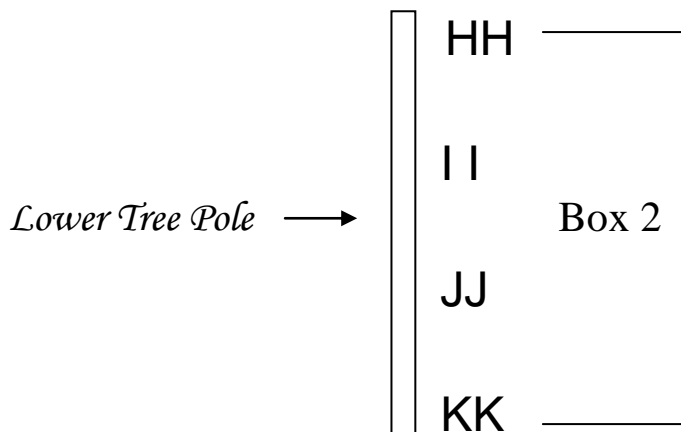

TREE CONSTRUCTION SKETCH