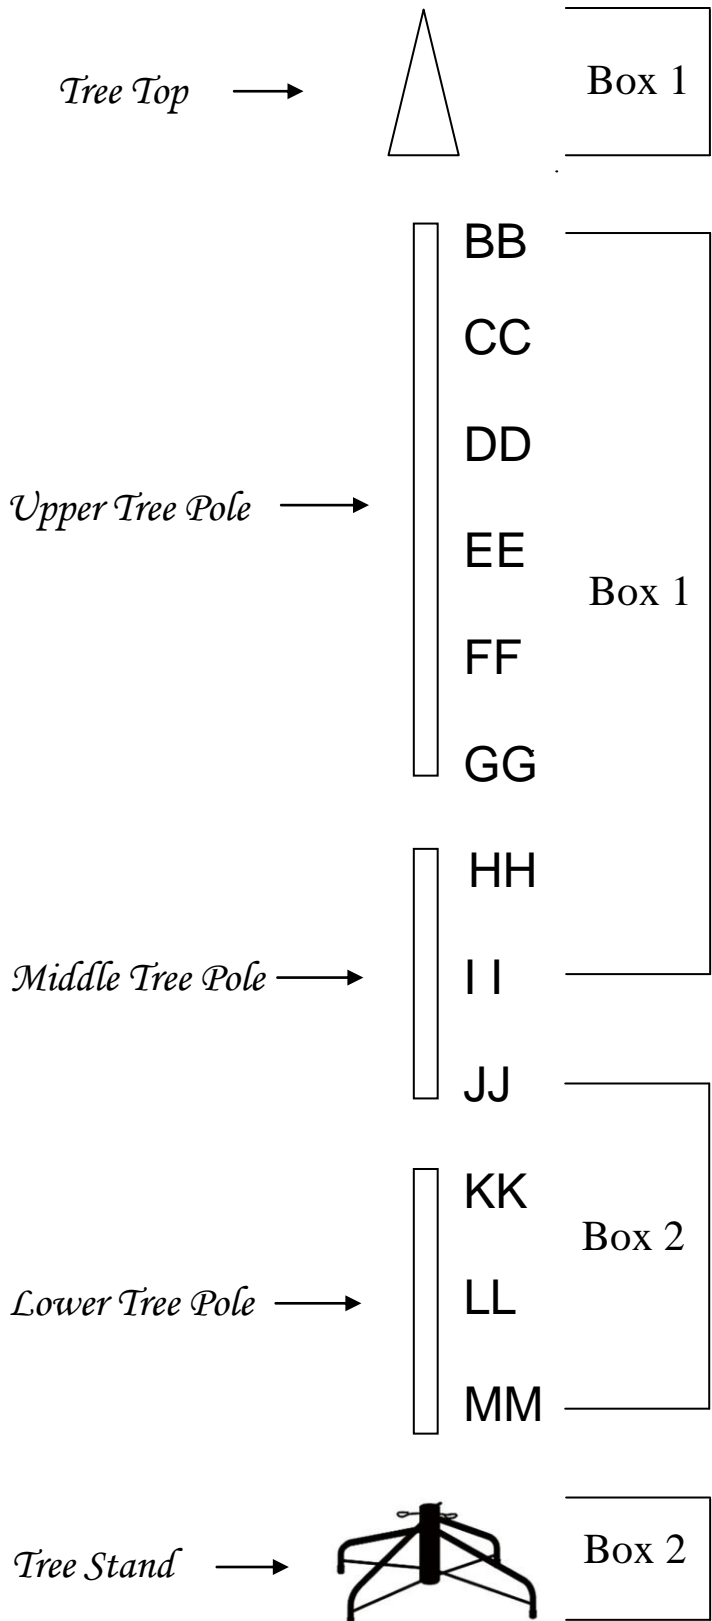

33947

8 FEET (240cm) CAROLINA HOOK TREE

TOTAL 2 INNER BOXES

Box 1

- 1 - *Tree Top*
- 6 - **BB** *Branches*
- 6 - **CC** *Branches*
- 6 - **DD** *Branches*
- 6 - **EE** *Branches*
- 6 - **FF** *Branches*
- 4 - **GG** *Branches*
- 6 - **HH** *Branches*
- 6 - **II** *Branches*

Box 2

- 6 - **JJ** *Branches*
- 6 - **KK** *Branches*
- 6 - **LL** *Branches*
- 6 - **MM** *Branches*
- 3 - *Tree Poles*
- 1 - *Tree Stand*

TREE CONSTRUCTION SKETCH

This tree can be converted to an alternative

6.5 FEET (195cm) CAROLINA HOOK TREE

TREE PARTS REQUIRED

- 1 - *Tree Top*
- 6 - **BB** *Branches*
- 6 - **CC** *Branches*
- 6 - **DD** *Branches*
- 6 - **EE** *Branches*
- 6 - **FF** *Branches*
- 6 - **GG** *Branches*
- 6 - **HH** *Branches*
- 6 - **II** *Branches*
- 6 - **JJ** *Branches*
- 2 - *Tree Poles*
- 1 - *Tree Stand*

TREE CONSTRUCTION SKETCH