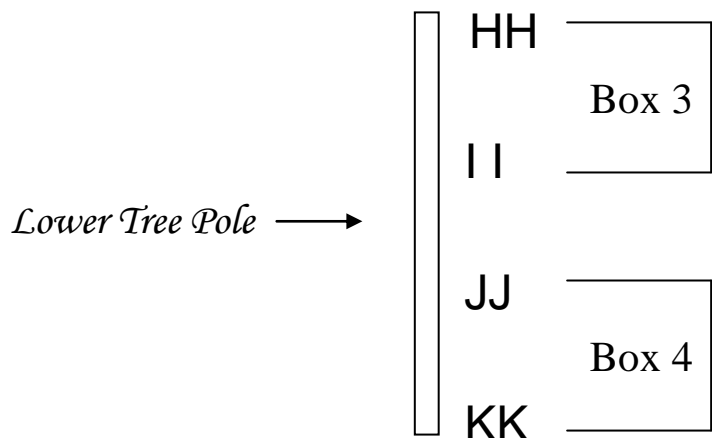

12679

7.5 FEET (225cm) SHIMMERING HOOK TREE

TOTAL 4 INNER BOXES

Box 1

- 1 - *Tree Top*
- 6 - **BB** *Branches*
- 6 - **CC** *Branches*
- 6 - **DD** *Branches*

Box 2

- 6 - **EE** *Branches*
- 6 - **FF** *Branches*
- 6 - **GG** *Branches*

Box 3

- 6 - **HH** *Branches*
- 6 - **II** *Branches*

Box 4

- 6 - **JJ** *Branches*
- 6 - **KK** *Branches*
- 3 - *Tree Poles*
- 1 - *Tree Stand*

TREE CONSTRUCTION SKETCH

This tree can be converted to an alternative

6 FEET (180cm) SHIMMERING HOOK TREE

TREE PARTS REQUIRED

- 1 – *Tree Top*
- 6 – **BB** *Branches*
- 6 – **CC** *Branches*
- 6 – **DD** *Branches*
- 6 – **EE** *Branches*
- 6 – **FF** *Branches*
- 6 – **GG** *Branches*
- 6 – **HH** *Branches*
- 2 – *Tree Poles*
- 1 – *Tree Stand*