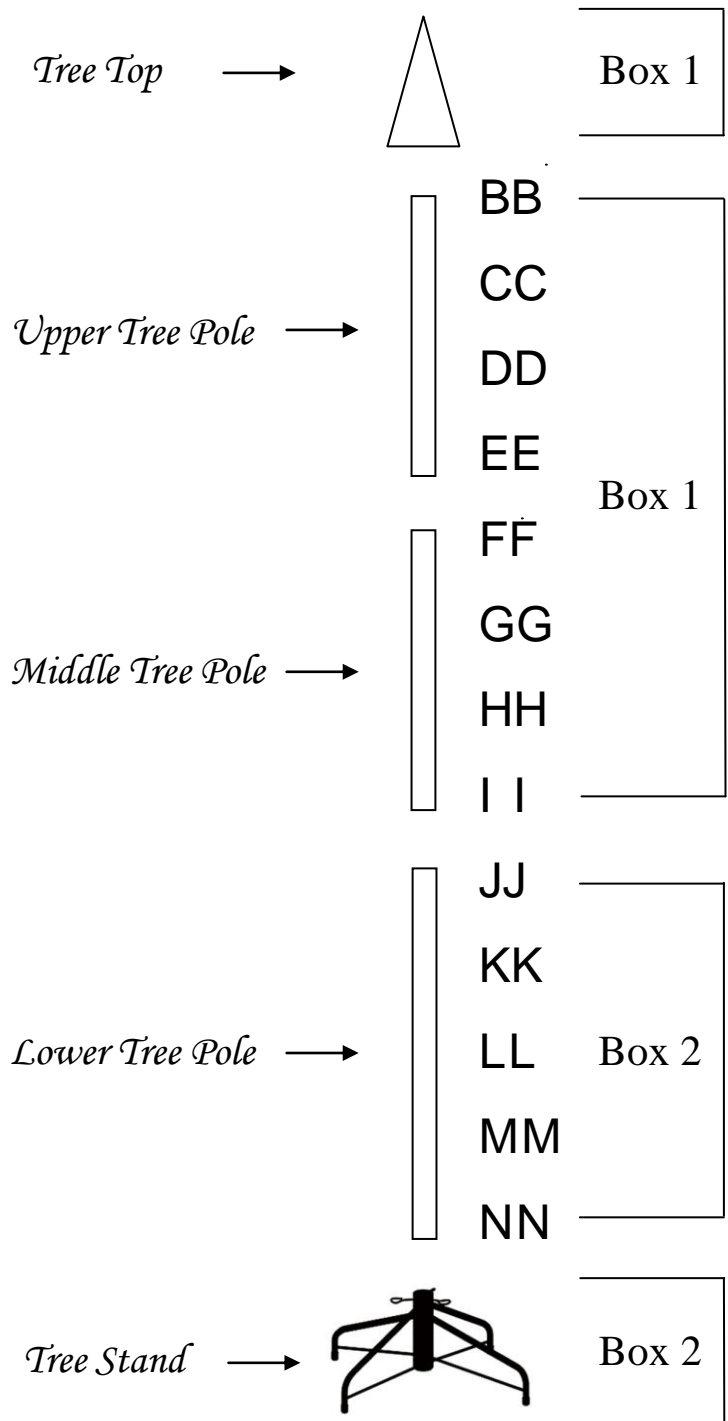

12619

7.5 FEET (225cm) ORLANDO HOOK TREE

TOTAL 2 INNER BOXES

Box 1

- 1 - *Tree Top*
- 6 - **BB** *Branches*
- 6 - **CC** *Branches*
- 6 - **DD** *Branches*
- 6 - **EE** *Branches*
- 6 - **FF** *Branches*
- 6 - **GG** *Branches*
- 6 - **HH** *Branches*
- 6 - **II** *Branches*

Box 2

- 6 - **JJ** *Branches*
- 6 - **KK** *Branches*
- 6 - **LL** *Branches*
- 6 - **MM** *Branches*
- 6 - **NN** *Branches*
- 3 - *Tree Poles*
- 1 - *Tree Stand*

TREE CONSTRUCTION SKETCH

This tree can be converted to an alternative

6 FEET (180cm) ORLANDO HOOK TREE

TREE PARTS REQUIRED

- 1 - *Tree Top*
- 6 - **BB** *Branches*
- 6 - **CC** *Branches*
- 6 - **DD** *Branches*
- 6 - **EE** *Branches*
- 6 - **FF** *Branches*
- 6 - **GG** *Branches*
- 6 - **HH** *Branches*
- 6 - **II** *Branches*
- 6 - **JJ** *Branches*
- 2 - *Tree Poles*
- 1 - *Tree Stand*

TREE CONSTRUCTION SKETCH