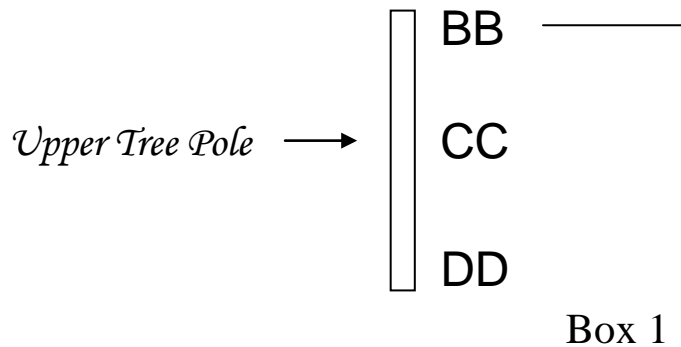

12618

6.5 FEET (195cm) ORLANDO HOOK TREE

TOTAL 2 INNER BOXES

Box 1

- 1 - *Tree Top*
- 6 - **BB** *Branches*
- 6 - **CC** *Branches*
- 6 - **DD** *Branches*
- 6 - **EE** *Branches*
- 6 - **FF** *Branches*
- 6 - **GG** *Branches*

Box 2

- 6 - **HH** *Branches*
- 6 - **II** *Branches*
- 6 - **JJ** *Branches*
- 6 - **KK** *Branches*
- 3 - *Tree Poles*
- 1 - *Tree Stand*

TREE CONSTRUCTION SKETCH

This tree can be converted to an alternative

5 FEET (150cm) ORLANDO HOOK TREE

TREE PARTS REQUIRED

- 1 - *Tree Top*
- 6 - **BB** *Branches*
- 6 - **CC** *Branches*
- 6 - **DD** *Branches*
- 6 - **EE** *Branches*
- 6 - **FF** *Branches*
- 6 - **GG** *Branches*
- 2 - *Tree Poles*
- 1 - *Tree Stand*