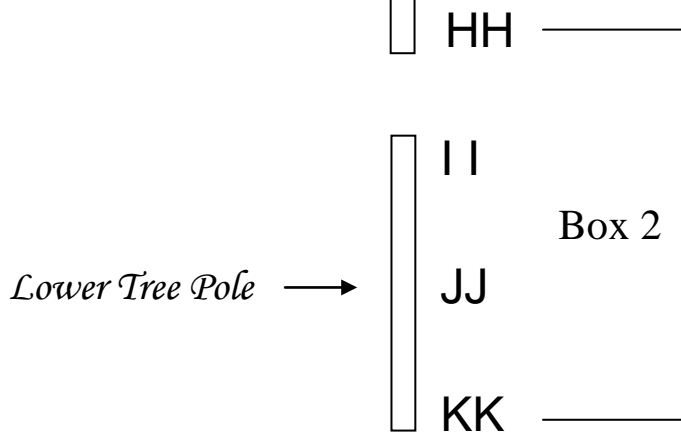

12618

6.5 FEET (195cm) ORLANDO HOOK TREE

TOTAL 2 INNER BOXES

Box 1

- 1 - *Tree Top*
- 6 - **BB** *Branches*
- 6 - **CC** *Branches*
- 6 - **DD** *Branches*
- 6 - **EE** *Branches*
- 6 - **FF** *Branches*
- 6 - **GG** *Branches*

Box 2

- 6 - **HH** *Branches*
- 6 - **II** *Branches*
- 6 - **JJ** *Branches*
- 6 - **KK** *Branches*
- 3 - *Tree Poles*
- 1 - *Tree Stand*

TREE CONSTRUCTION SKETCH

This tree can be converted to an alternative

5 FEET (150cm) ORLANDO HOOK TREE

TREE PARTS REQUIRED

- 1 - *Tree Top*
- 6 - **BB** *Branches*
- 6 - **CC** *Branches*
- 6 - **DD** *Branches*
- 6 - **EE** *Branches*
- 6 - **FF** *Branches*
- 6 - **GG** *Branches*
- 2 - *Tree Poles*
- 1 - *Tree Stand*