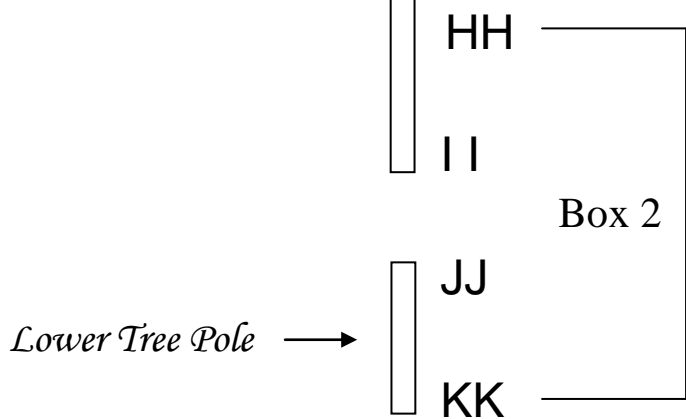

12612

7 FEET (210cm) MONTANA HOOK TREE

TOTAL 2 INNER BOXES

Box 1

- 1 - *Tree Top*
- 6 - **B B** *Branches*
- 6 - **C C** *Branches*
- 6 - **D D** *Branches*
- 6 - **E E** *Branches*
- 6 - **F F** *Branches*
- 6 - **G G** *Branches*

Box 2

- 6 - **H H** *Branches*
- 6 - **I I** *Branches*
- 6 - **J J** *Branches*
- 6 - **K K** *Branches*
- 3 - *Tree Poles*
- 1 - *Tree Stand*

TREE CONSTRUCTION SKETCH

This tree can be converted to an alternative

5 FEET (150cm) MONTANA HOOK TREE

TREE PARTS REQUIRED

- 1 - *Tree Top*
- 6 - **BB** *Branches*
- 6 - **CC** *Branches*
- 6 - **DD** *Branches*
- 6 - **EE** *Branches*
- 6 - **FF** *Branches*
- 6 - **GG** *Branches*
- 2 - *Tree Poles*
- 1 - *Tree Stand*