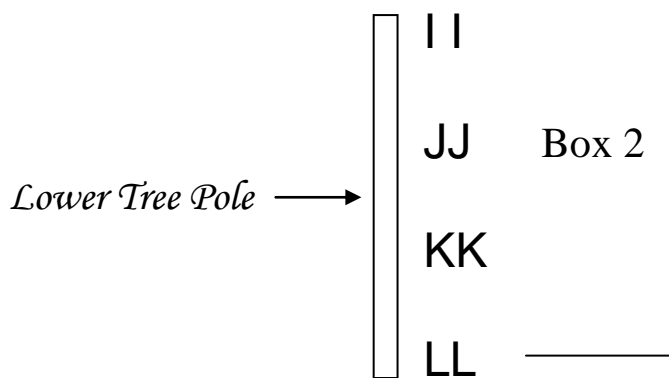

12378

7.5 FEET (225cm) FROSTED HOOK TREE

TOTAL 2 INNER BOXES

Box 1

- 1 - *Tree Top*
- 6 - **BB** *Branches*
- 6 - **CC** *Branches*
- 6 - **DD** *Branches*
- 6 - **EE** *Branches*
- 6 - **FF** *Branches*
- 6 - **GG** *Branches*
- 3 - **HH** *Branches*

Box 2

- 3 - **HH** *Branches*
- 6 - **II** *Branches*
- 6 - **JJ** *Branches*
- 6 - **KK** *Branches*
- 6 - **LL** *Branches*
- 3 - *Tree Poles*
- 1 - *Tree Stand*

TREE CONSTRUCTION SKETCH

This tree can be converted to an alternative

6 FEET (180cm) FROSTED HOOK TREE

TREE PARTS REQUIRED

- 1 - *Tree Top*
- 6 - **BB** *Branches*
- 6 - **CC** *Branches*
- 6 - **DD** *Branches*
- 6 - **EE** *Branches*
- 6 - **FF** *Branches*
- 6 - **GG** *Branches*
- 6 - **HH** *Branches*
- 6 - **II** *Branches*
- 2 - *Tree Poles*
- 1 - *Tree Stand*