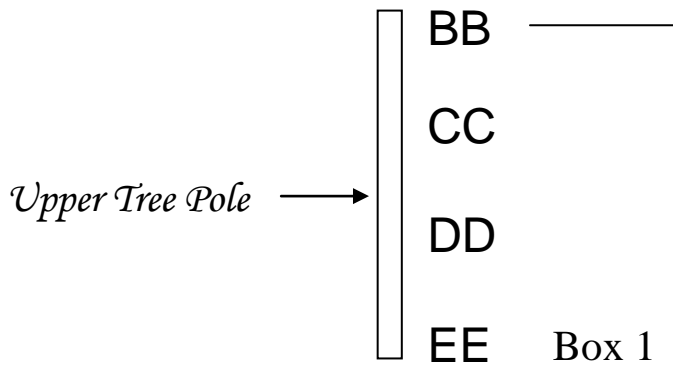

12378

7.5 FEET (225cm) FROSTED HOOK TREE

TOTAL 2 INNER BOXES

Box 1

- 1 - *Tree Top*
- 6 - **BB** *Branches*
- 6 - **CC** *Branches*
- 6 - **DD** *Branches*
- 6 - **EE** *Branches*
- 6 - **FF** *Branches*
- 6 - **GG** *Branches*
- 3 - **HH** *Branches*

Box 2

- 3 - **HH** *Branches*
- 6 - **II** *Branches*
- 6 - **JJ** *Branches*
- 6 - **KK** *Branches*
- 6 - **LL** *Branches*
- 3 - *Tree Poles*
- 1 - *Tree Stand*

TREE CONSTRUCTION SKETCH

This tree can be converted to an alternative

6 FEET (180cm) FROSTED HOOK TREE

TREE PARTS REQUIRED

- 1 - *Tree Top*
- 6 - **BB** *Branches*
- 6 - **CC** *Branches*
- 6 - **DD** *Branches*
- 6 - **EE** *Branches*
- 6 - **FF** *Branches*
- 6 - **GG** *Branches*
- 6 - **HH** *Branches*
- 6 - **II** *Branches*
- 2 - *Tree Poles*
- 1 - *Tree Stand*