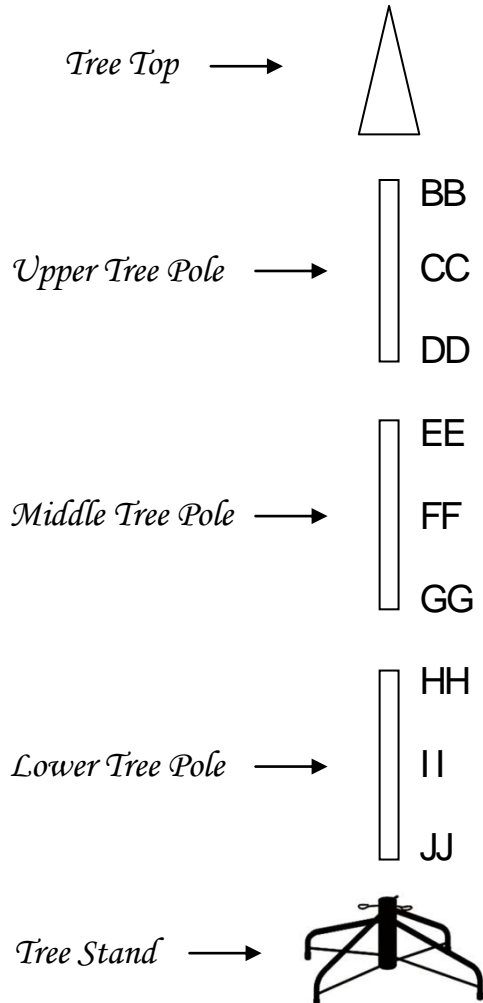

12375

7.5 FEET (225cm) CHRISTMAS HOOK TREE

TREE PARTS REQUIRED

- 1** – *Tree Top*
- 6** – **BB** *Branches*
- 6** – **CC** *Branches*
- 6** – **DD** *Branches*
- 6** – **EE** *Branches*
- 6** – **FF** *Branches*
- 6** – **GG** *Branches*
- 6** – **HH** *Branches*
- 6** – **II** *Branches*
- 6** – **JJ** *Branches*
- 3** – *Tree Poles*
- 1** – *Tree Stand*

TREE CONSTRUCTION SKETCH

This tree can be converted to an alternative 6 FEET (180cm) CHRISTMAS HOOK TREE

TREE PARTS REQUIRED

- 1 – *Tree Top*
- 6 – BB *Branches*
- 6 – CC *Branches*
- 6 – DD *Branches*
- 6 – EE *Branches*
- 6 – FF *Branches*
- 6 – GG *Branches*
- 2 – *Tree Poles*
- 1 – *Tree Stand*

TREE CONSTRUCTION SKETCH

Tree Top →

Upper Tree Pole →

Lower Tree Pole →

Tree Stand →