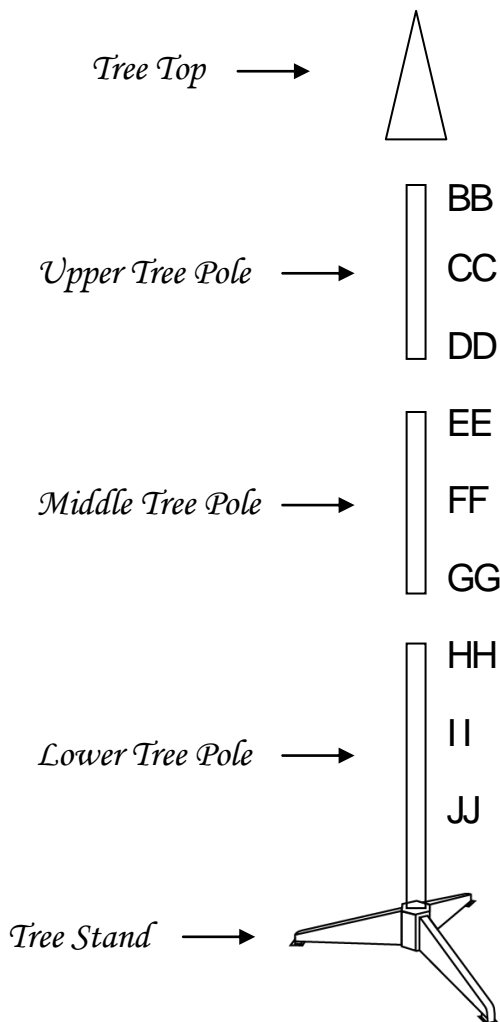

12270

7 FEET (210cm) CHRISTMAS HOOK TREE

TREE PARTS REQUIRED

- 1 – *Tree Top*
- 6 – BB *Branches*
- 6 – CC *Branches*
- 6 – DD *Branches*
- 6 – EE *Branches*
- 6 – FF *Branches*
- 6 – GG *Branches*
- 6 – HH *Branches*
- 6 – II *Branches*
- 6 – JJ *Branches*
- 3 – *Tree Poles*
- 1 – *Tree Stand*

TREE CONSTRUCTION SKETCH

This tree can be converted to an alternative

5.5 FEET (165cm) CHRISTMAS HOOK TREE

TREE PARTS REQUIRED

- 1 – *Tree Top*
- 6 – BB *Branches*
- 6 – CC *Branches*
- 6 – DD *Branches*
- 6 – EE *Branches*
- 6 – FF *Branches*
- 6 – GG *Branches*
- 2 – *Tree Poles*
- 1 – *Tree Stand*

TREE CONSTRUCTION SKETCH